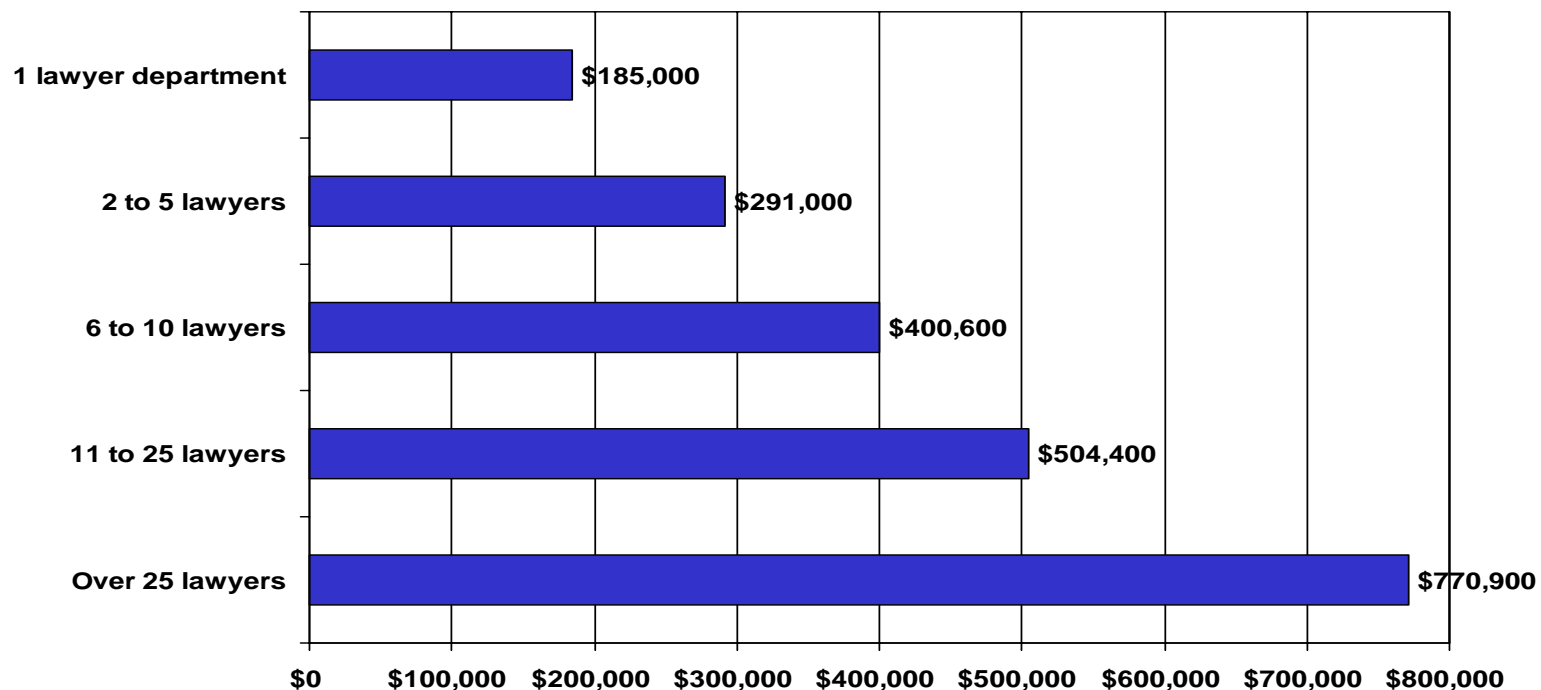

## Chief Legal Officer Median Total Cash Compensation – By Size of Department

**Source:** 2006 Law Department Compensation Benchmarking Survey

The 2007 Survey is now open for participation.

Go to [www.altmanweil.com/LDCBSParticipate](http://www.altmanweil.com/LDCBSParticipate)